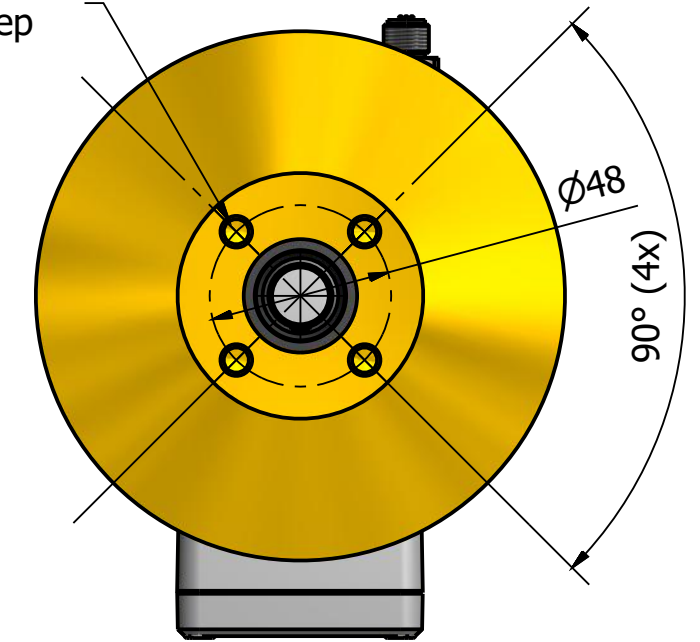

# EARSS EVO 2.0EX DIMENSIONS & INTERFACES

Steering Wheel Interface

Vehicle Interface

M8 x 1.25 (4x)  
15 mm deep

Primary Connector

Secondary Connector

PIN DESCRIPTION AND COLOR CODE

PRIMARY CONNECTOR		
PIN 1	POWER	RED
PIN 2	GND	BLACK
PIN 3	CAN HIGH	WHITE
PIN 4	CAN LOW	BLUE
CURRENT RATING CONNECTOR		13.0 Amps

PIN DESCRIPTION AND COLOR CODE

SECONDARY CONNECTOR		
PIN 1	SHIELD	BARE
PIN 2	POWER	RED
PIN 3	GND	BLACK
PIN 4	CAN HIGH	WHITE
PIN 5	CAN LOW	BLUE
CURRENT RATING CONNECTOR		4.0 Amps

Descrizione : EARSS EVO 2.0 EX

Materiale :

TOLLERANZE

Generali ± 0.1  
Centro Fori ± 0.1  
Fori ± 0.1

Data  
10 02 2016

Scala 1:2

Formato A3

Foglio 1 di 1

EARSS EVO 2.0 EX dimensions & interfaces