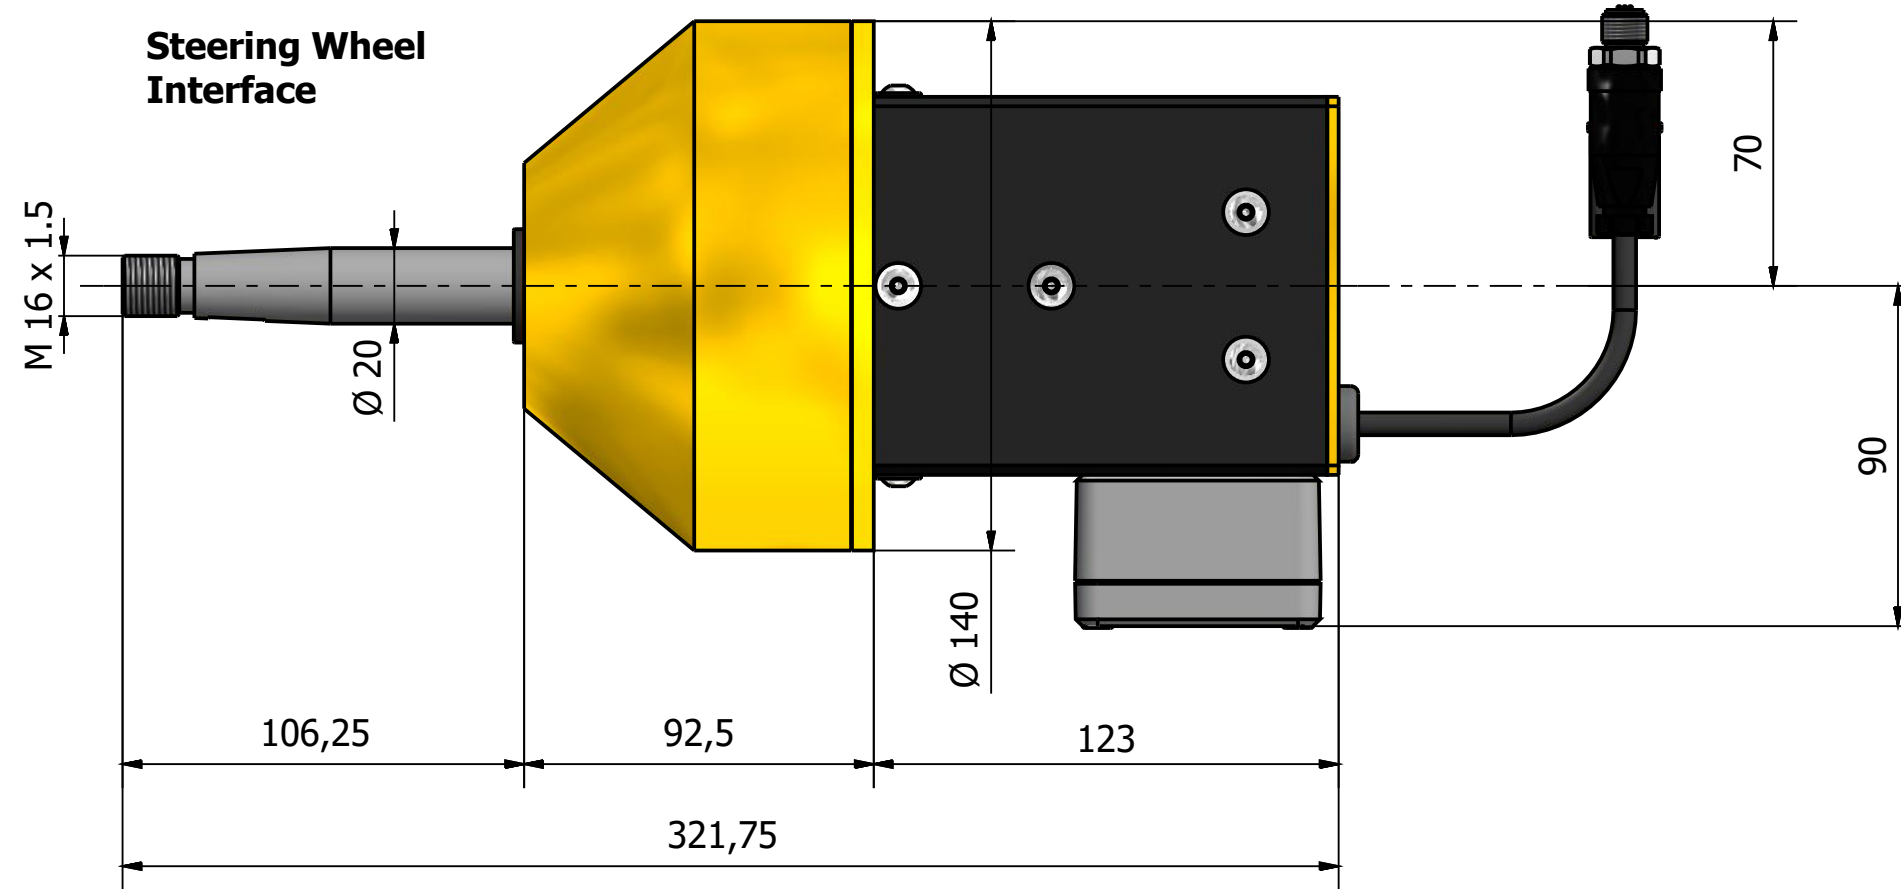

# EARSS EVO 2.0EX DIMENSIONS & INTERFACES

Steering Wheel Interface

Vehicle Interface

M8 x 1.25 (4x)  
15 mm deep

Primary Connector

Secondary Connector

PIN DESCRIPTION AND COLOR CODE

PRIMARY CONNECTOR		
PIN 1	POWER	RED
PIN 2	GND	BLACK
PIN 3	CAN HIGH	WHITE
PIN 4	CAN LOW	BLUE
CURRENT RATING CONNECTOR		13.0 Amps

PIN DESCRIPTION AND COLOR CODE

SECONDARY CONNECTOR		
PIN 1	SHIELD	BARE
PIN 2	POWER	RED
PIN 3	GND	BLACK
PIN 4	CAN HIGH	WHITE
PIN 5	CAN LOW	BLUE
CURRENT RATING CONNECTOR		4.0 Amps

Descrizione : EARSS EVO 2.0 EX

Materiale :

TOLLERANZE

Generali ± 0.1  
Centro Fori ± 0.1  
Fori ± 0.1

Data  
10 02 2016

Scala 1:2

Formato A3

Foglio 1 di 1

EARSS EVO 2.0 EX dimensions & interfaces