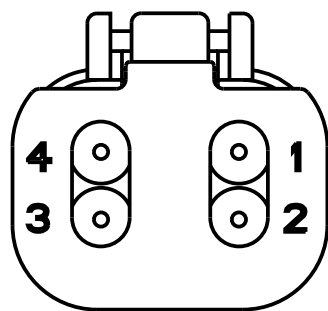

# EARSS EVO 2.0EX DIMENSIONS & INTERFACES

Steering Wheel Interface

Vehicle Interface

M8 x 1.25 (4x)  
15 mm deep

Primary Connector

Secondary Connector

PIN DESCRIPTION AND COLOR CODE

PRIMARY CONNECTOR		
PIN 1	POWER	RED
PIN 2	GND	BLACK
PIN 3	CAN HIGH	WHITE
PIN 4	CAN LOW	BLUE
CURRENT RATING CONNECTOR		13.0 Amps

PIN DESCRIPTION AND COLOR CODE

SECONDARY CONNECTOR		
PIN 1	SHIELD	BARE
PIN 2	POWER	RED
PIN 3	GND	BLACK
PIN 4	CAN HIGH	WHITE
PIN 5	CAN LOW	BLUE
CURRENT RATING CONNECTOR		4.0 Amps

Descrizione : EARSS EVO 2.0 EX