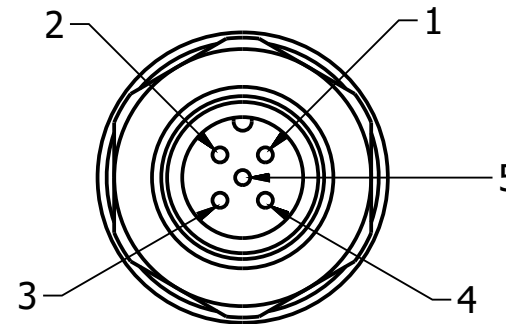

# EARSS EVO 2.0EX DIMENSIONS & INTERFACES

Steering Wheel Interface

Vehicle Interface

M8 x 1.25 (4x)  
15 mm deep

Primary Connector

Secondary Connector

PIN DESCRIPTION AND COLOR CODE

PRIMARY CONNECTOR		
PIN 1	POWER	RED
PIN 2	GND	BLACK
PIN 3	CAN HIGH	WHITE
PIN 4	CAN LOW	BLUE
CURRENT RATING CONNECTOR		13.0 Amps

PIN DESCRIPTION AND COLOR CODE

SECONDARY CONNECTOR		
PIN 1	SHIELD	BARE
PIN 2	POWER	RED
PIN 3	GND	BLACK
PIN 4	CAN HIGH	WHITE
PIN 5	CAN LOW	BLUE
CURRENT RATING CONNECTOR		4.0 Amps

Descrizione : EARSS EVO 2.0 EX

Materiale :

TOLLERANZE

Generali ± 0.1  
Centro Fori ± 0.1  
Fori ± 0.1

Data  
10 02 2016

Scala 1:2

Formato A3

Foglio 1 di 1

EARSS EVO 2.0 EX dimensions & interfaces