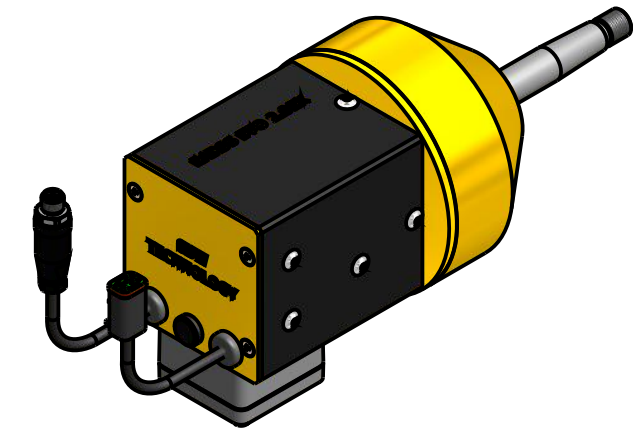

# EARSS EVO 2.0EX DIMENSIONS & INTERFACES

Steering Wheel Interface

Vehicle Interface

M8 x 1.25 (4x)  
15 mm deep

Primary Connector

Secondary Connector

PIN DESCRIPTION AND COLOR CODE

PRIMARY CONNECTOR		
PIN 1	POWER	RED
PIN 2	GND	BLACK
PIN 3	CAN HIGH	WHITE
PIN 4	CAN LOW	BLUE
CURRENT RATING CONNECTOR		13.0 Amps

PIN DESCRIPTION AND COLOR CODE

SECONDARY CONNECTOR		
PIN 1	SHIELD	BARE
PIN 2	POWER	RED
PIN 3	GND	BLACK
PIN 4	CAN HIGH	WHITE
PIN 5	CAN LOW	BLUE
CURRENT RATING CONNECTOR		4.0 Amps

Descrizione : EARSS EVO 2.0 EX